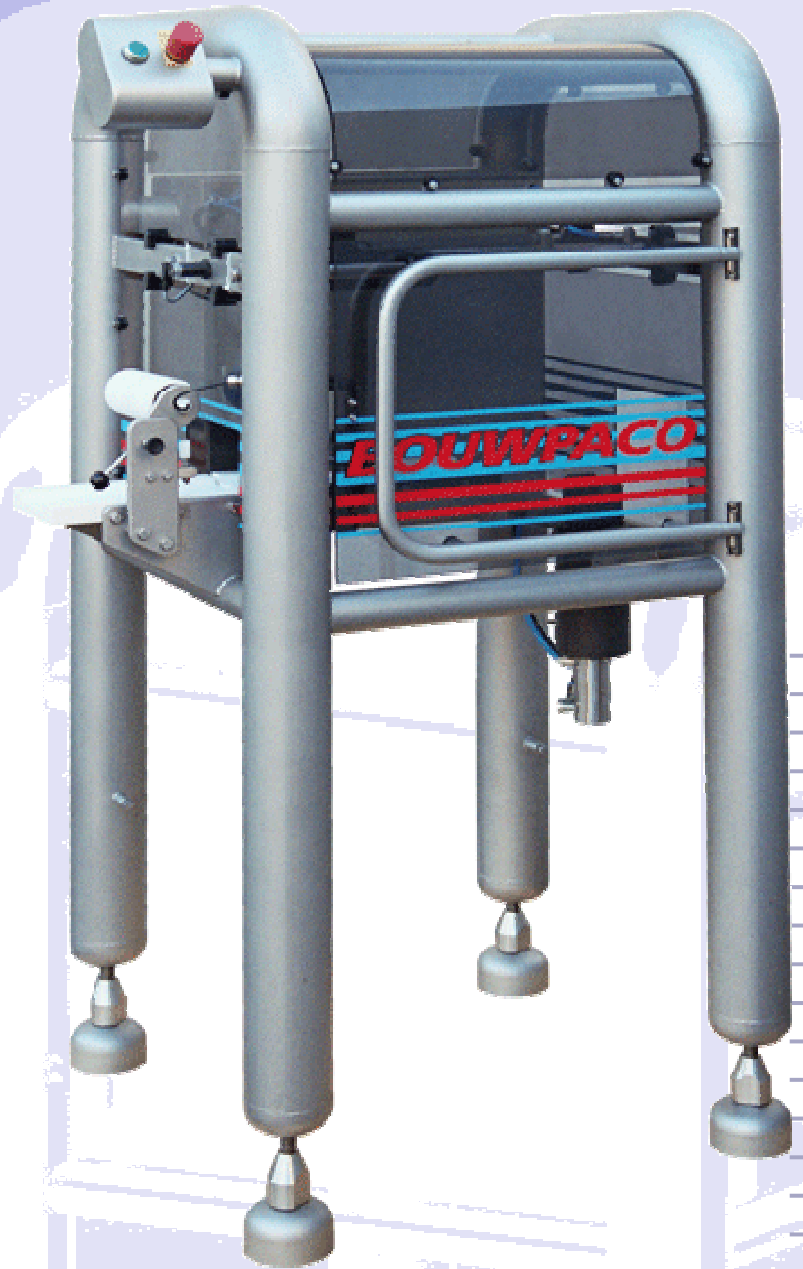

## Cutter type BPC

### **Specifications:**

- Hygienic Stainless Steel tubular design
- Capacity max 70 blocks per minute
- Sensitivity of measuring length is 1%
- All movements by pneumatic cylinders
- Low maintenance design