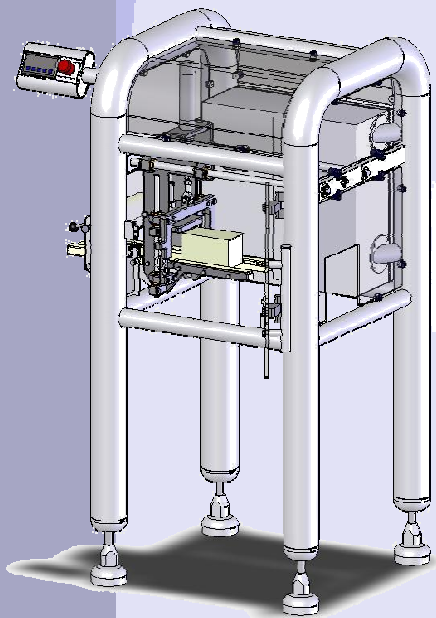

## Cutter type BPC

### **Specifications:**

- Hygienic Stainless Steel tubular design
- Capacity max 70 blocks per minute
- Sensitivity of measuring length is 1%
- All movements by pneumatic cylinders
- Low maintenance design

### **Optional available:**

- Control through BP wrapper
- Out feed conveyer
- Feedback weight control