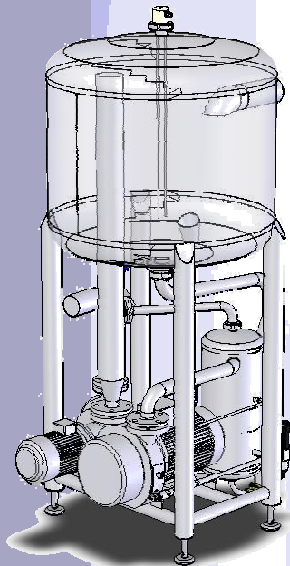

BOUWPACO

Voltastraat 22
3771 RZ Barneveld
The Netherlands
T +31(0)342420821
F +31(0)342420835
E info@bouwpaco.nl
I www.bouwpaco.nl

BOUWPACO

Packaging Equipment b.v.

Vacuum Unit type BPVU

Specifications:

- Hygienic AISI 316 design
- Separate vacuum and water pump
- Max water separation 5000 Ltr/hr
- Recuperation of service water
- Level detection
- Low energy consumption
- Control through touch screen from RVF